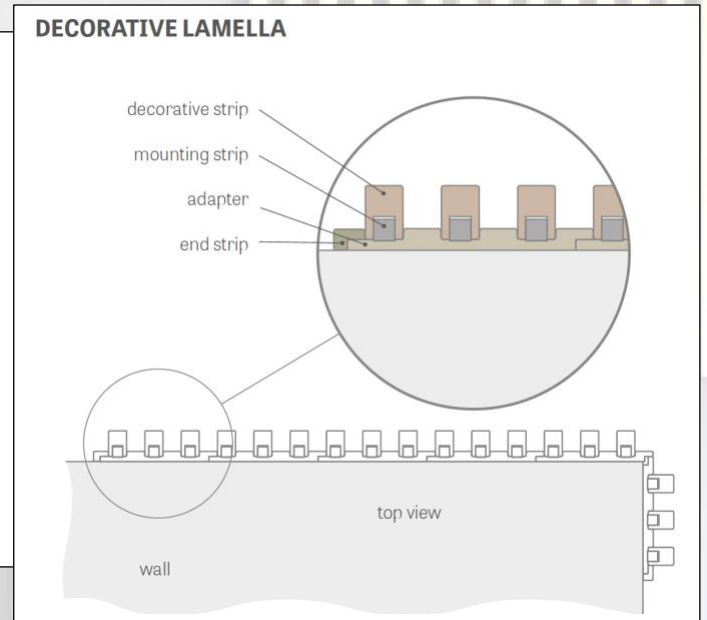

Wall Slats

A beautiful addition to complete the look of your space.

The individual elements of the decorative slats system are commercially available in a length of 108.25 inch, however each product has a production length of 110.25 inc and is delivered in this length, where 1 inch per side is a margin for free trimming before installation and also a reserve in case of transport damage.

The wall slats can also be mounted without an adapter directly to the wall using only a mounting strip on which we mount the decorative strip. Decorative strip (with the mounting strip included) can be purchased only in multiple of 3 pieces, e.g. 3 pcs, 6 pcs, 9 pcs, etc.

adapter - quantity in pack 1 piece

end strip - package quantity 1 piece

decorative strip + mounting strip - pack of 3 pcs + 3 pcs

Product measurements

adapter length 110.25"
decorative strip length 110.25"
end strip length 110.25"