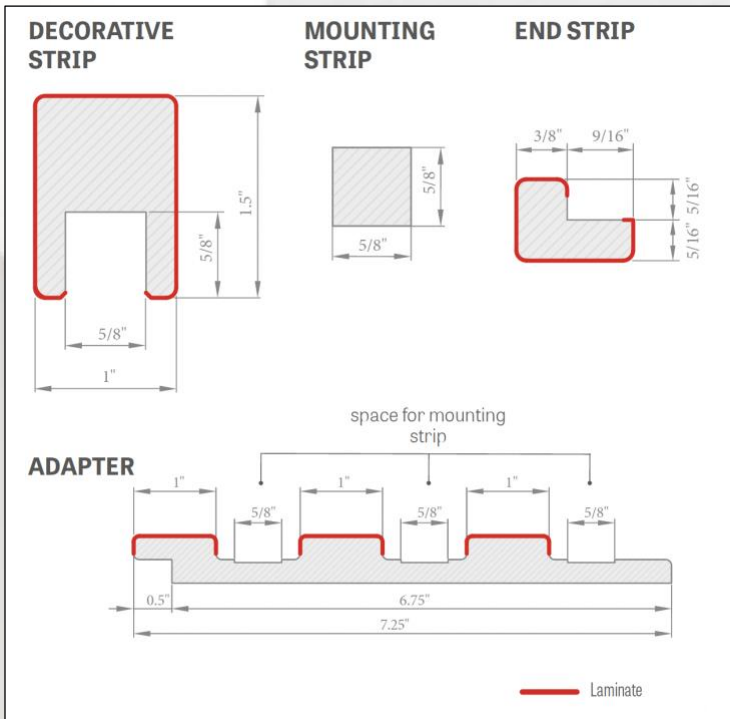

Wall Slats

A beautiful addition to complete the look of your space.

The individual elements of the decorative slats system are commercially available in a length of 108.25 inch, however each product has a production length of 110.25 inc and is delivered in this length, where 1 inch per side is a margin for free trimming before installation and also a reserve in case of transport damage.

The wall slats can also be mounted without an adapter directly to the wall using only a mounting strip on which we mount the decorative strip. Decorative strip (with the mounting strip included) can be purchased only in multiple of 3 pieces, e.g. 3 pcs, 6 pcs, 9 pcs, etc.

adapter - quantity in pack 1 piece

end strip - package quantity 1 piece

decorative strip + mounting strip - pack of 3 pcs + 3 pcs

Product measurements

adapter length 110.25"
decorative strip length 110.25"
end strip length 110.25"