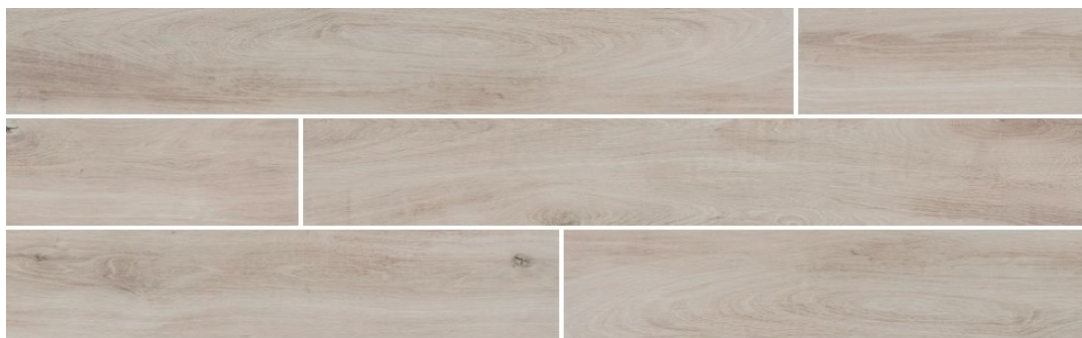

❄️ | FROST RESISTANT

✂️ | RECTIFIED TILE

⚙️ | ABRASION PEI 5 CLASS

🏠 | PORCELAIN TILE

🌳 | INDOOR / OUTDOOR USE

ACERO **BIANCO**