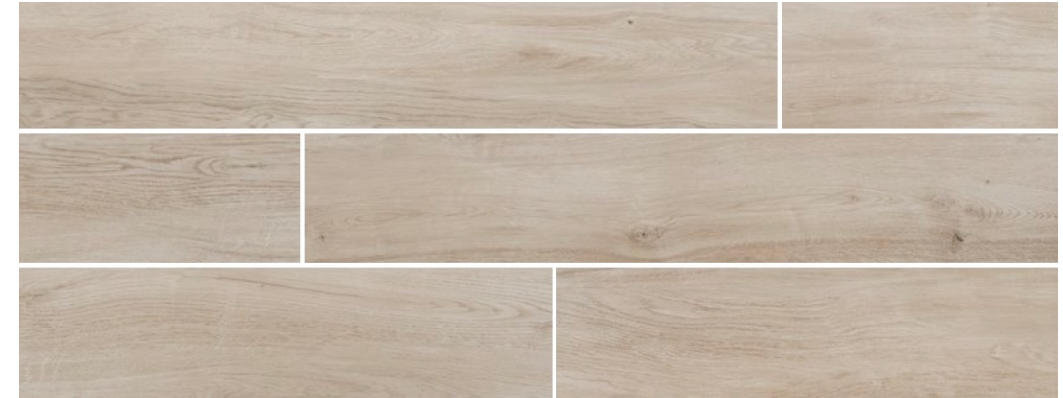

TONELLA **CREAM**