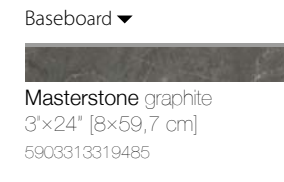

0.31" [8 mm]
R9
3
12

Masterstone graphite geo 12"×48" [29,7×119,7 cm]
5903313315081

0.31" [8 mm]

Masterstone graphite 3"×24" [8×59,7 cm]
5903313319393

0.31" [8 mm]
R9
3
12

Masterstone graphite geo 12"×48" [29,7×119,7 cm]
5903313317375