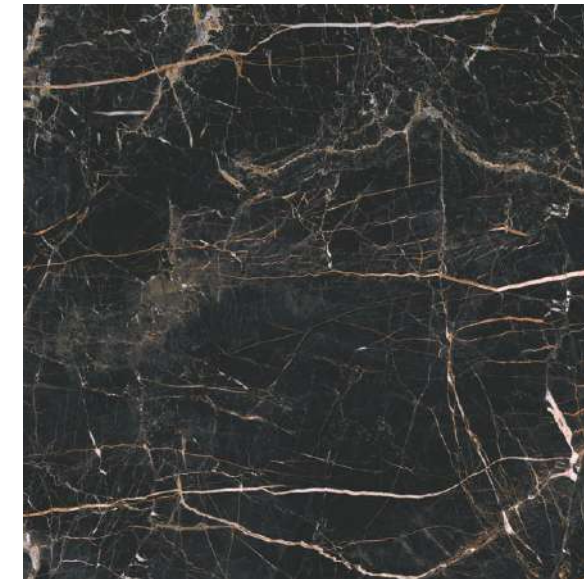

Baseboard ▾

0,31"
[8 mm]

Marquina Gold 48"×48" [119,7×119,7 cm]
5903313336154

0,31"
[8 mm]
8

Mosaic ▾

0,31" [8 mm]

Packaging

Dimensions [in / cm]	48"×110"×0,24" 119,7×279,7×0,6	48"×48"×0,31" 119,7×119,7×0,8	24"×48"×0,31" 59,7×119,7×0,8	24"×24"×0,31" 59,7×59,7×0,8	12"×12"×0,31" 29,7×29,7×0,8	3"×24"×0,31" 8×59,7×0,8
Pieces in the box	*	1	2	4	5	8
ft² / m² in the box	*	15.39 / 1,43	15.39 / 1,43	15.39 / 1,43	-	-
Box weight [lb / kg]	*	60.20 / 27,31	60.20 / 27,31	60.19 / 27,30	18.63 / 8,45	16.09 / 7,30

* The tiles are packed in crates. More information available on a table, on page 194.

- tile thickness
- non-slip qualities
- abrasion class
- number of graphic patterns
- color body
- textured surface