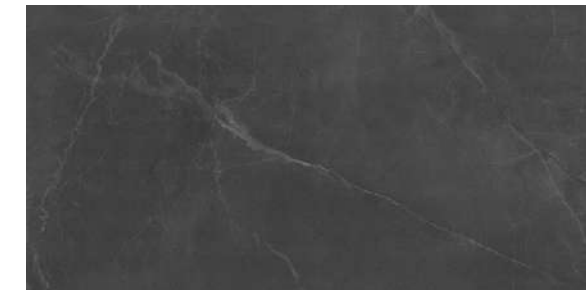

WALL / FLOOR
STONEMOOD SILVER 32"x32"

WALL / FLOOR
STONEMOOD STEEL 32"x32"

FLOOR
STONEMOOD WHITE 32"x32"

0.31" [8 mm]
R9
3
6

Stonemood steel 32"x64" [79,7x159,7 cm]
5903313307574

0.31" [8 mm]
R9
3
12

Stonemood steel 32"x32" [79,7x79,7 cm]
5903313307451