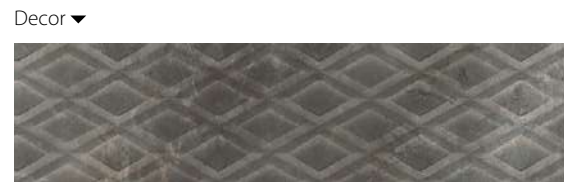

0.31" [8 mm]
R9
3
12

Masterstone graphite 48"×48" [119,7×119,7 cm]
5903313317122

0.31" [8 mm]
R9
3
24

Masterstone graphite 24"×48" [59,7×119,7 cm]
5903313316743

0.31" [8 mm]
R9
3
48

Masterstone graphite 24"×24" [59,7×59,7 cm]
5903313316927