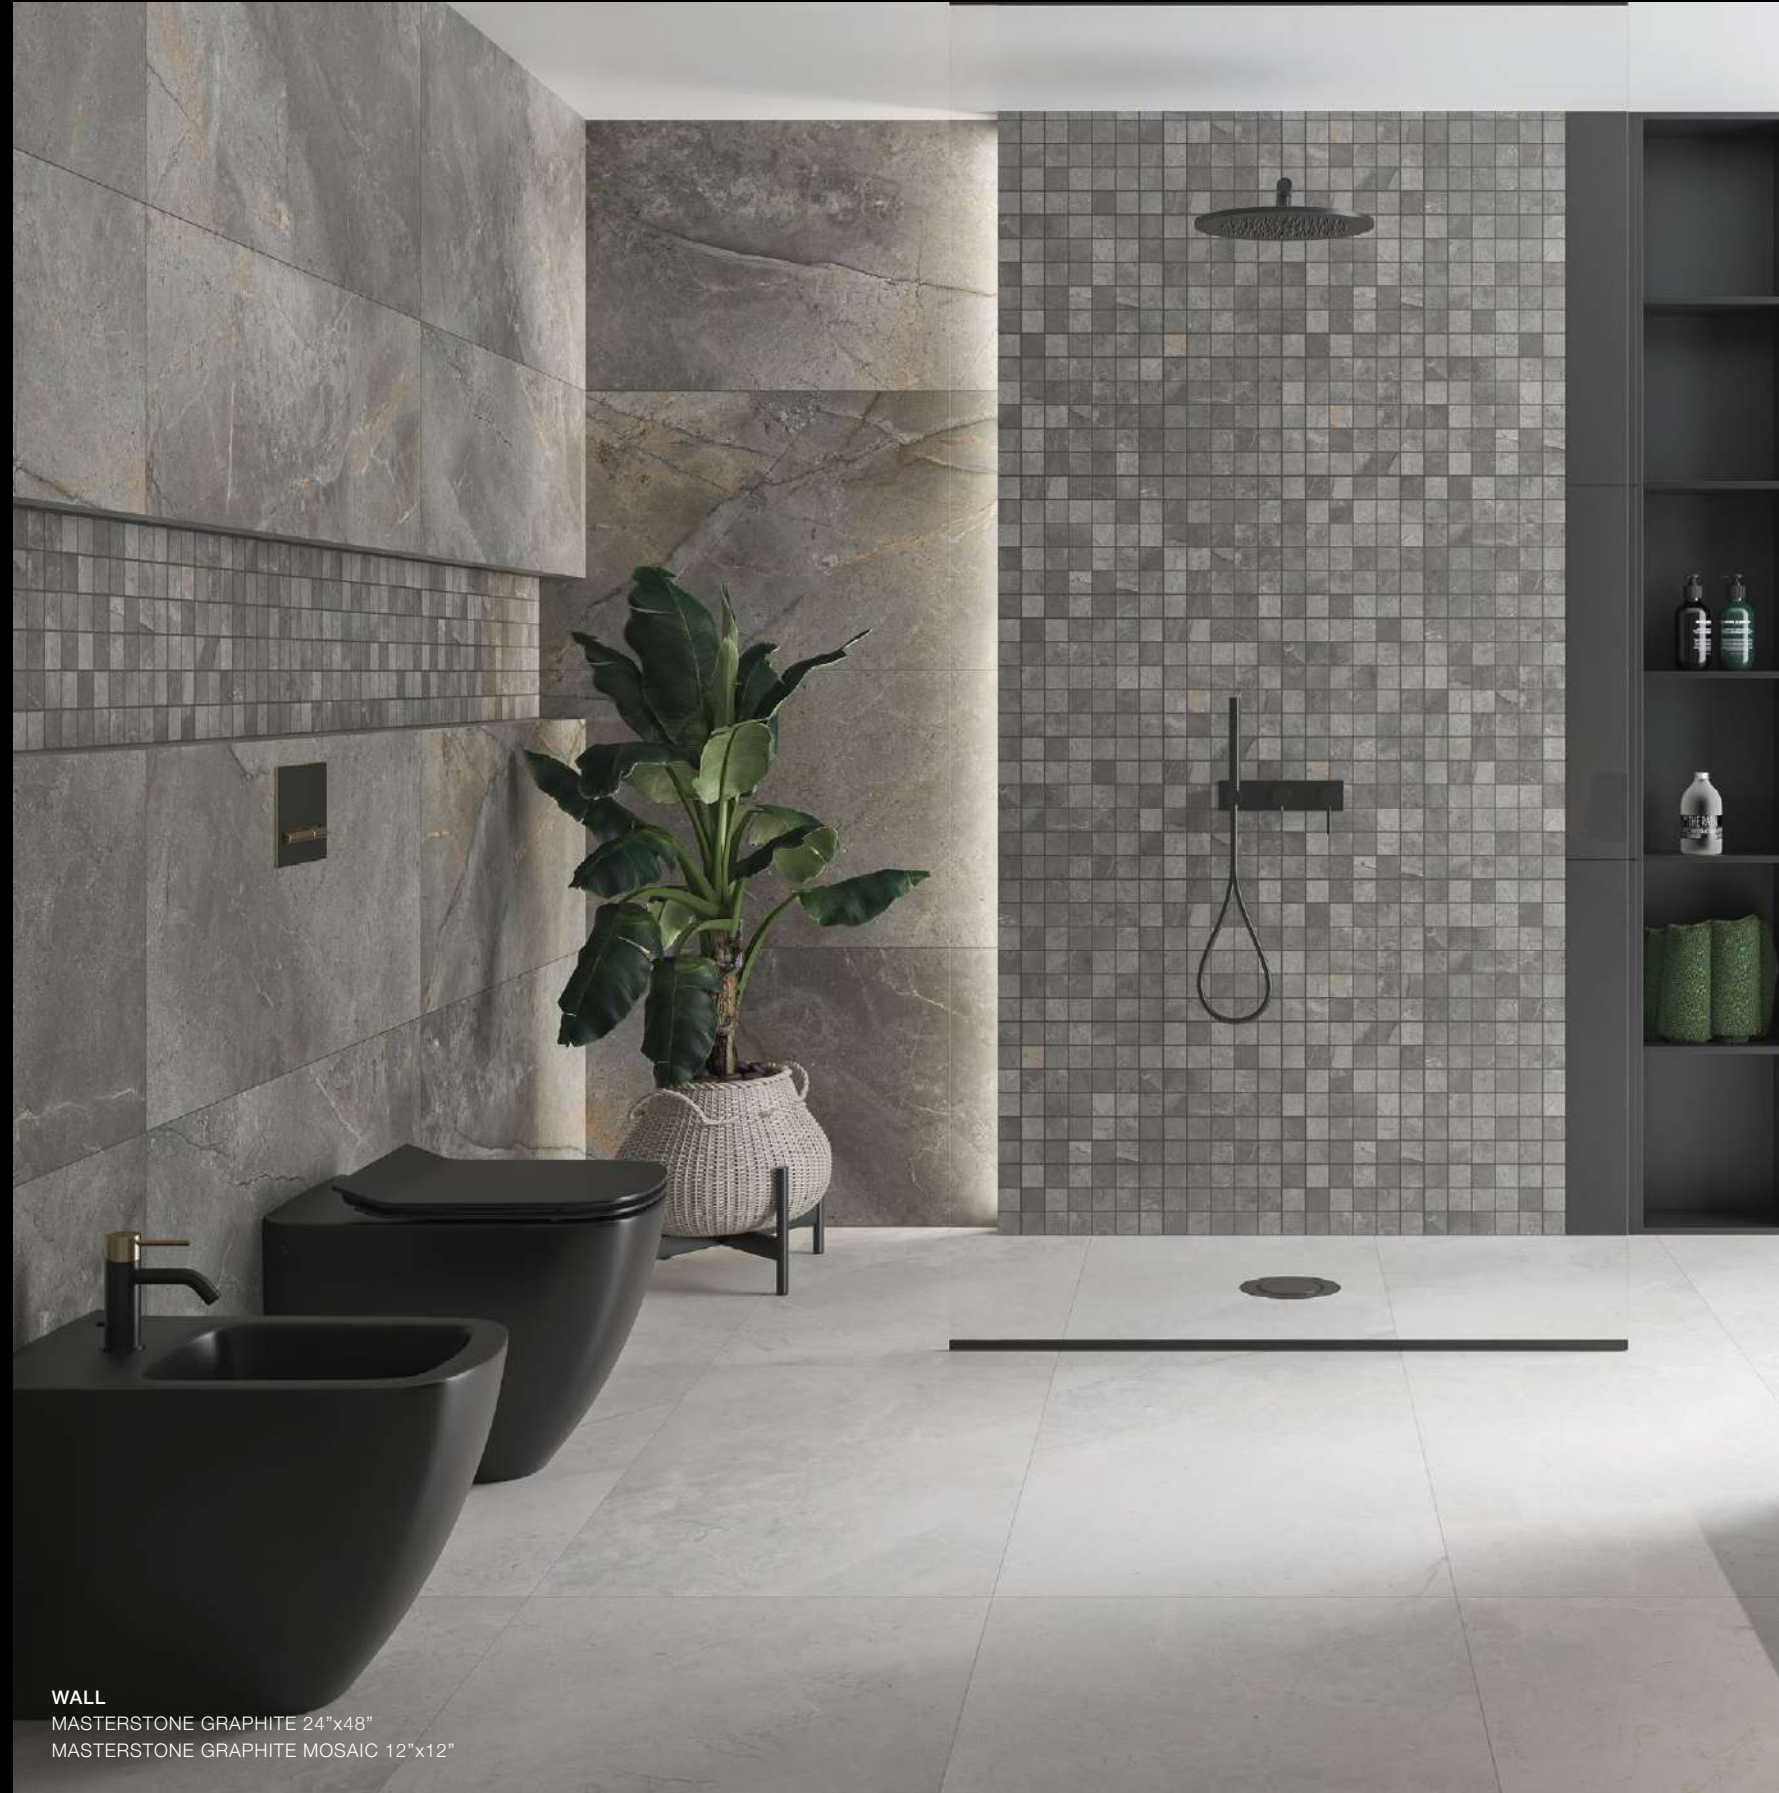

WALL
MASTERSTONE GRAPHITE 24"x48"
MASTERSTONE GRAPHITE MOSAIC 12"x12"