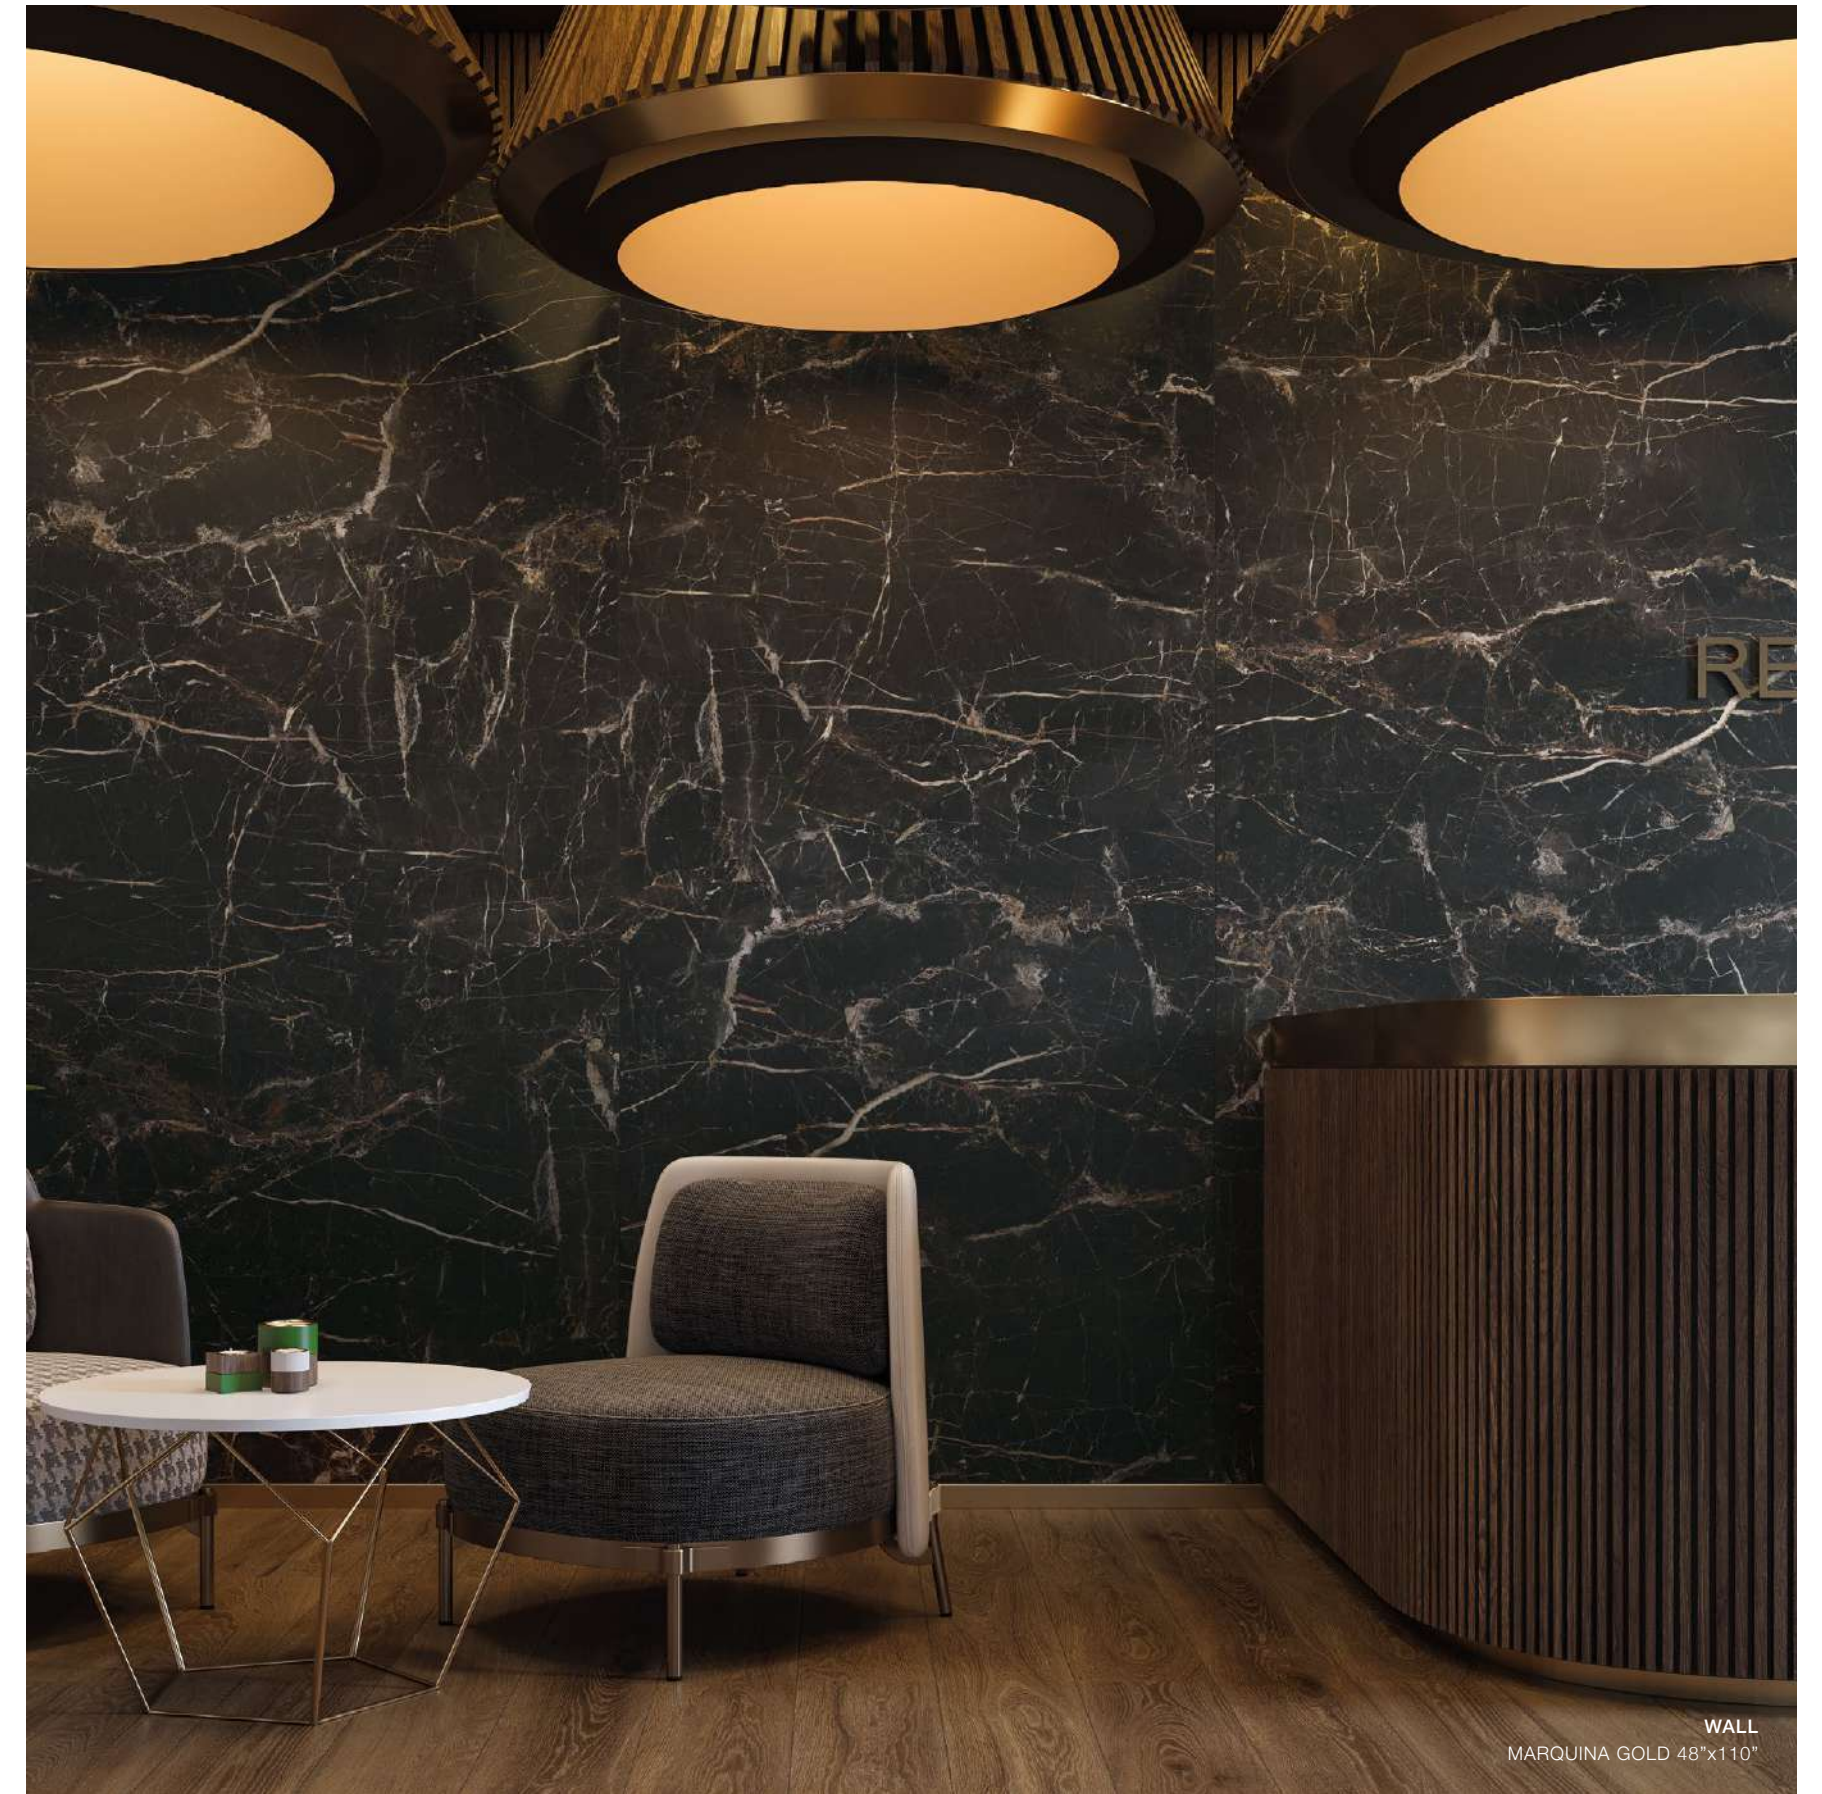

WALL
MARQUINA GOLD 48"x110"