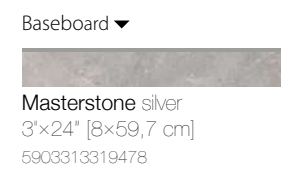

0.31" [8 mm]
4
24

Masterstone silver 24"×48" [59,7×119,7 cm]
5903313316729

0.31" [8 mm]
4
48

Masterstone silver 24"×24" [59,7×59,7 cm]
5903313316903

0.31" [8 mm]
4
12

Masterstone silver geo 12"×48" [29,7×119,7 cm]
5903313317337