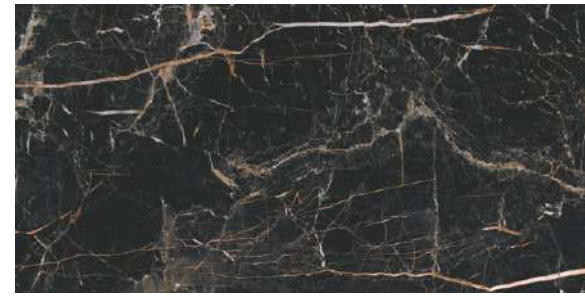

Marquina Gold 24"×48" [59,7×119,7 cm]
5903313315456

0,31"
[8 mm]
R9
3
40