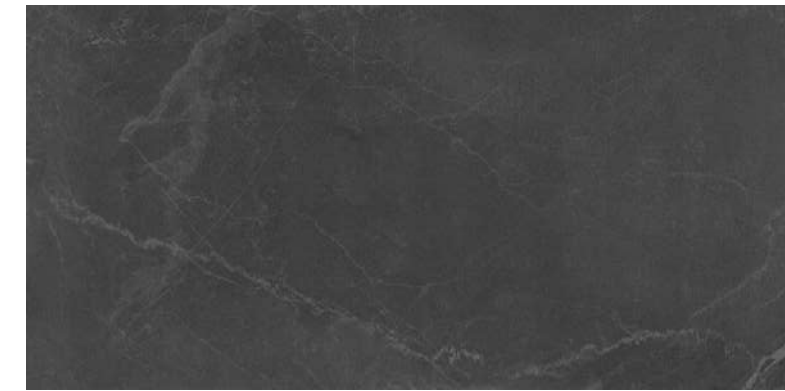

WALL / FLOOR
STONEMOOD SILVER 32"x32"

WALL / FLOOR
STONEMOOD STEEL 32"x32"

FLOOR
STONEMOOD WHITE 32"x32"

0.31" [8 mm]
R9
3
6

Stonemood steel 32"x64" [79,7x159,7 cm]
5903313307574

0.31" [8 mm]
R9
3
12

Stonemood steel 32"x32" [79,7x79,7 cm]
5903313307451