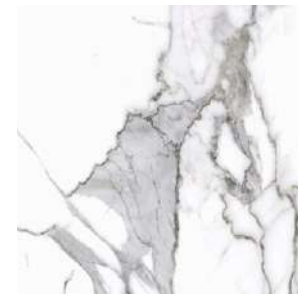

0,31"
[8 mm]
R9
4
24

0,31"
[8 mm]
R9
4
48

Calacatta White 24"×24" [59,7×59,7 cm]
5903313315234